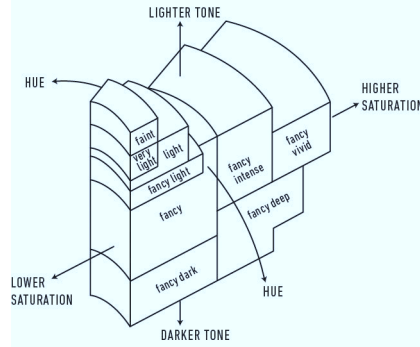

GIA COLORED DIAMOND REPORT

August 14, 2017  
 Report Type ..... Identification and Origin Report  
 GIA Report Number ..... 6183655949  
 Shape and Cutting Style . Rectangular Modified Brilliant  
 Measurements ..... 7.25 x 5.15 x 3.38 mm  
 Carat Weight ..... 1.13 carat  
 Color Grade ..... Fancy Deep Brownish Orange  
 Color Origin ..... Natural  
 Color Distribution ..... Even

ADDITIONAL INFORMATION

GIA COLORED  
DIAMOND  
SCALE

Illustration of GIA fancy color grade interrelationships

The results documented in this report refer only to the diamond described, and were obtained using the techniques and equipment used by GIA at the time of examination. This report is not a guarantee or valuation. For additional information and important limitations and disclaimers, please see [www.gia.edu/terms](http://www.gia.edu/terms) or call +1 800 421 7250 or +1 760 603 4500. ©2014 Gemological Institute of America, Inc.