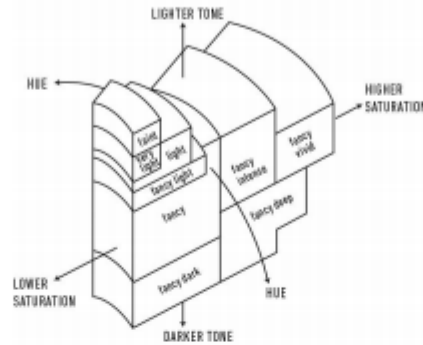

Verify this report at gia.edu

GIA COLORED DIAMOND REPORT

March 7, 2018
 Report Type Identification and Origin Report
 GIA Report Number 2191132962
 Shape and Cutting Style Round Brilliant
 Measurements 6.85 - 6.88 x 5.44 mm
 Carat Weight 1.65 carat
 Color Grade Fancy Black
 Color Origin Natural
 Color Distribution Even
 Inscription(s): GIA 2191132962

ADDITIONAL INFORMATION

GIA COLORED
DIAMOND
SCALE

Illustration of GIA fancy color grade interrelationships

The results documented in this report refer only to the diamond described, and were obtained using the techniques and equipment used by GIA at the time of examination. This report is not a guarantee or valuation. For additional information and important limitations and disclaimers, please see www.gia.edu/terms or call +1 800 421 7250 or +1 760 403 4500. ©2014 Gemological Institute of America, Inc.