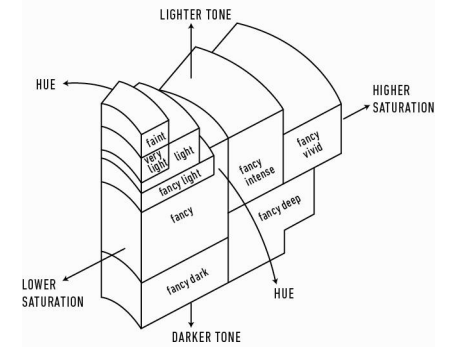

ADDITIONAL INFORMATION

**GIA COLORED
DIAMOND
SCALE**

Illustration of GIA fancy color grade interrelationships

The results documented in this report refer only to the diamond described, and were obtained using the techniques and equipment used by GIA at the time of examination. This report is not a guarantee or valuation. For additional information and important limitations and disclaimers, please see www.gia.edu/terms or call +1 800 421 7250 or +1 760 603 4500. ©2014 Gemological Institute of America, Inc.