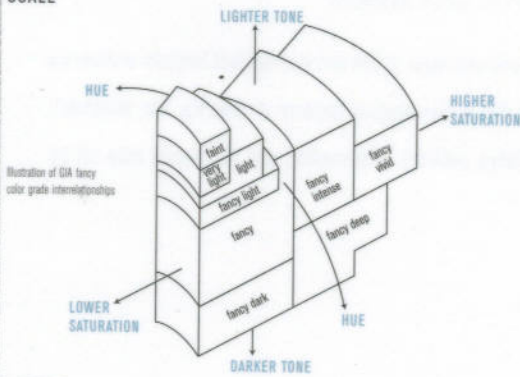

GIA
GEMOLOGICAL INSTITUTE OF AMERICA®

5355 Armada Drive | Carlsbad, CA 92008-4602
T: 760-603-4500 | F: 760-603-1814

GIA Laboratories
Bangkok Carlsbad Gaborone
Johannesburg Mumbai New York
www.gia.edu

COLORED DIAMOND IDENTIFICATION AND ORIGIN REPORT

GIA REPORT 6157124715

December 17, 2012

Shape and Cutting Style ..... **Round Brilliant**
Measurements ..... **6.37 - 6.40 x 4.12 mm**
Weight ..... **1.05 carat**
Color Grade
Origin ..... **NATURAL**
Grade ..... **FANCY VIVID**
..... **YELLOW**
Distribution ..... **EVEN**

Comments:
None

GIA
COLORED
DIAMOND
SCALE

110618273679

IMPORTANT LIMITATIONS ON BACK
©2008 GEMOLOGICAL INSTITUTE OF AMERICA, INC.