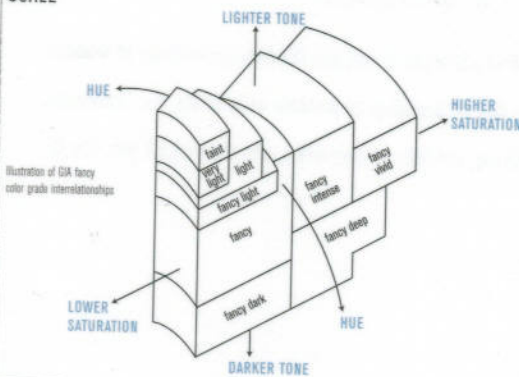

GIA
GEMOLOGICAL INSTITUTE OF AMERICA®

5355 Armada Drive | Carlsbad, CA 92008-4602
T: 760-603-4500 | F: 760-603-1814

GIA Laboratories
Bangkok Carlsbad Gaborone
Johannesburg Mumbai New York
www.gia.edu

COLORED DIAMOND IDENTIFICATION AND ORIGIN REPORT

GIA REPORT 2151085091

November 06, 2012

Shape and Cutting Style ..... **Round Modified Brilliant**
Measurements ..... **12.39 - 12.53 x 7.84 mm**
Weight ..... **8.04 carat**
Color Grade .....
Origin ..... **NATURAL**
Grade ..... **FANCY**
Distribution ..... **BLACK EVEN**

Comments:
None

**GIA
COLORED
DIAMOND
SCALE**

110618054784

This Report is not a guarantee, valuation or appraisal and contains only the characteristics of the diamond described herein after it has been graded, tested, examined and analyzed by the laboratory providing this Report ("GIA") and/or has been inscribed using the techniques and equipment used by GIA at the time of the examination and/or inscription. Inscriptions reported in this document are not a guarantee, validation, or warranty of a diamond's quality, country of origin or source; or that the diamond will be identifiable by the inscription in the future (since inscriptions can be removed). GIA makes no representation concerning any trademark, word, or symbol which is inscribed by GIA or which is identified on this Report. The recipient of this Report may wish to consult a credentialed jeweler or gemologist about the information contained herein.

IMPORTANT LIMITATIONS ON BACK
©2008 GEMOLOGICAL INSTITUTE OF AMERICA, INC.