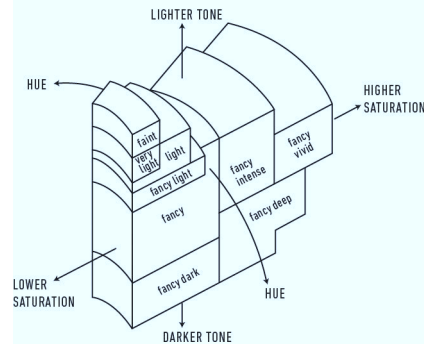

Verify this report at gia.edu

GIA COLORED DIAMOND REPORT

July 09, 2014
 Report Type Identification and Origin Report
 GIA Report Number 2161306325
 Shape and Cutting Style Cut-Cornered Rectangular
 Modified Brilliant
 Measurements 3.45 x 2.75 x 1.69 mm
 Carat Weight 0.15
 Color Grade Fancy Purple-Pink
 Color Origin Natural
 Color Distribution Even

ADDITIONAL INFORMATION

**GIA COLORED
DIAMOND
SCALE**

Illustration of GIA fancy color grade interrelationships

reportcheck.gia.edu

The results documented in this report refer only to the diamond described, and were obtained using the techniques and equipment used by GIA at the time of examination. This report is not a guarantee or valuation. For additional information and important limitations and disclaimers, please see www.gia.edu/terms or call +1 800 421 7250 or +1 760 603 4500.
 ©2014 Gemological Institute of America, Inc.