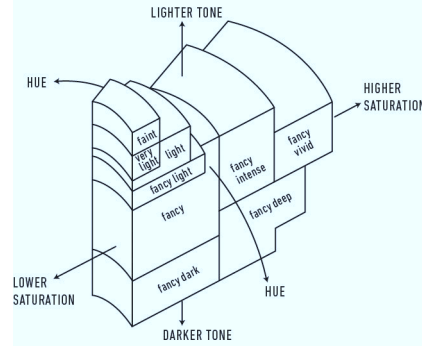

GIA COLORED DIAMOND REPORT

July 30, 2014
 Report Type **Identification and Origin Report**
 GIA Report Number **7178745799**
 Shape and Cutting Style **Round Brilliant**
 Measurements **3.56 - 3.58 x 2.25 mm**
 Carat Weight **0.18 carat**
 Color Grade **Fancy Vivid Purplish Pink**
 Color Origin **Natural**
 Color Distribution **Even**
 Inscription(s): *A* **351402**

ADDITIONAL INFORMATION
**GIA COLORED
 DIAMOND
 SCALE**

Illustration of GIA fancy color grade interrelationships

The results documented in this report refer only to the diamond described, and were obtained using the techniques and equipment used by GIA at the time of examination. This report is not a guarantee or valuation. For additional information and important limitations and disclaimers, please see www.gia.edu/terms or call +1 800 421 7250 or +1 760 603 4500. ©2014 Gemological Institute of America, Inc.