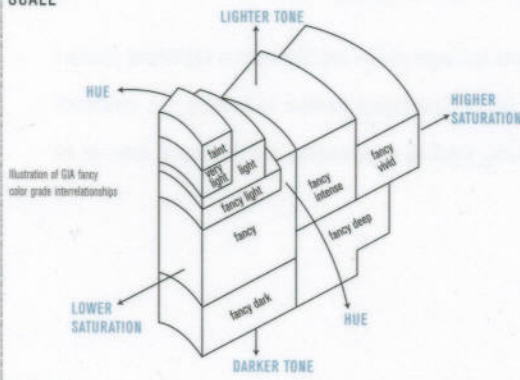

GIA
GEMOLOGICAL INSTITUTE OF AMERICA®

5355 Armada Drive | Carlsbad, CA 92008-4602
T: 760-603-4500 | F: 760-603-1814

GIA Laboratories
Bangkok   Carlsbad   Gaborone
Johannesburg   Mumbai   New York

www.gia.edu

COLORED DIAMOND IDENTIFICATION AND ORIGIN REPORT

GIA REPORT 2145748245

June 21, 2012

Shape and Cutting Style ..... **Round Brilliant**
Measurements ..... **5.93 - 6.29 x 3.92 mm**
Weight ..... **1.00 carat**
Color Grade
Origin ..... **NATURAL**
Grade ..... **FANCY VIVID**
..... **YELLOW**
Distribution ..... **EVEN**

Comments:
None

**GIA
COLORED
DIAMOND
SCALE**

510117002790

IMPORTANT LIMITATIONS ON BACK
©2008 GEMOLOGICAL INSTITUTE OF AMERICA, INC.