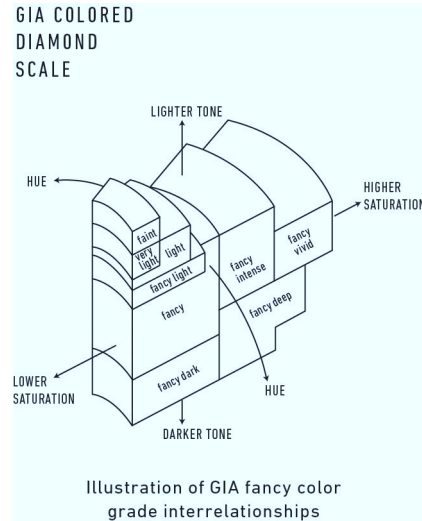

GIA COLORED DIAMOND REPORT

December 01, 2014
Report Type ..... **Identification and Origin Report**
GIA Report Number **2165727992**
Shape and Cutting Style ..... **Cushion Modified Brilliant**
Measurements ..... **3.27 x 3.22 x 2.23 mm**
Carat Weight ..... **0.21 carat**
Color Grade ..... **Very Light Pink**
Color Origin ..... **Natural**
Color Distribution ..... **Not Applicable**
Inscription(s): GIA 2165727992

ADDITIONAL INFORMATION

The results documented in this report refer only to the diamond described, and were obtained using the techniques and equipment used by GIA at the time of examination. This report is not a guarantee or valuation. For additional information and important limitations and disclaimers, please see www.gia.edu/terms or call +1 800 421 7250 or +1 760 603 4500. ©2014 Gemological Institute of America, Inc.

reportcheck.gia.edu