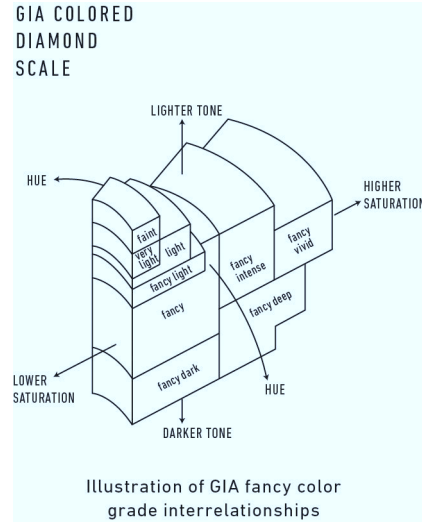

Verify this report at gia.edu

GIA COLORED DIAMOND REPORT

April 13, 2015
Report Type ..... Identification and Origin Report
GIA Report Number 2173099576
Shape and Cutting Style ..... Rectangular Step Cut
Measurements ..... 2.93 x 1.45 x 1.29 mm
Carat Weight ..... 0.06 carat
Color Grade ..... Fancy Intense Purplish Pink
Color Origin ..... Natural
Color Distribution ..... Even

ADDITIONAL INFORMATION

The results documented in this report refer only to the diamond described, and were obtained using the techniques and equipment used by GIA at the time of examination. This report is not a guarantee or valuation. For additional information and important limitations and disclaimers, please see www.gia.edu/terms or call +1 800 421 7250 or +1 760 603 4500. ©2014 Gemological Institute of America, Inc.

reportcheck.gia.edu