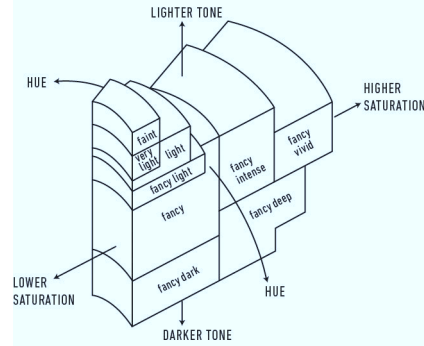

GIA COLORED DIAMOND REPORT

April 21, 2015
 Report Type **Identification and Origin Report**
 GIA Report Number **5172103480**
 Shape and Cutting Style **Heart Brilliant**
 Measurements **2.51 x 3.26 x 1.46 mm**
 Carat Weight **0.08 carat**
 Color Grade **Fancy Intense Purplish Pink**
 Color Origin **Natural**
 Color Distribution **Even**
 Inscription(s): **GIA 5172103480**

ADDITIONAL INFORMATION
**GIA COLORED
 DIAMOND
 SCALE**

Illustration of GIA fancy color grade interrelationships

The results documented in this report refer only to the diamond described, and were obtained using the techniques and equipment used by GIA at the time of examination. This report is not a guarantee or valuation. For additional information and important limitations and disclaimers, please see www.gia.edu/terms or call +1 800 421 7250 or +1 760 603 4500. ©2014 Gemological Institute of America, Inc.