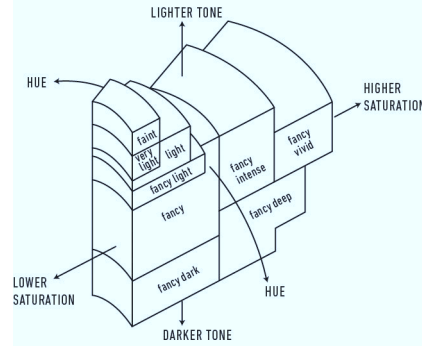

Verify this report at gia.edu

GIA COLORED DIAMOND REPORT

April 20, 2015
 Report Type **Identification and Origin Report**
 GIA Report Number **2175108630**
 Shape and Cutting Style **Cut-Cornered Rectangular Modified Brilliant**
 Measurements **3.45 x 2.39 x 1.88 mm**
 Carat Weight **0.15 carat**
 Color Grade **Fancy Intense Pink**
 Color Origin **Natural**
 Color Distribution **Even**
 Inscription(s): **GIA 2175108630**

ADDITIONAL INFORMATION
GIA COLORED DIAMOND SCALE

Illustration of GIA fancy color grade interrelationships

The results documented in this report refer only to the diamond described, and were obtained using the techniques and equipment used by GIA at the time of examination. This report is not a guarantee or valuation. For additional information and important limitations and disclaimers, please see www.gia.edu/terms or call +1 800 421 7250 or +1 760 603 4500. ©2014 Gemological Institute of America, Inc.